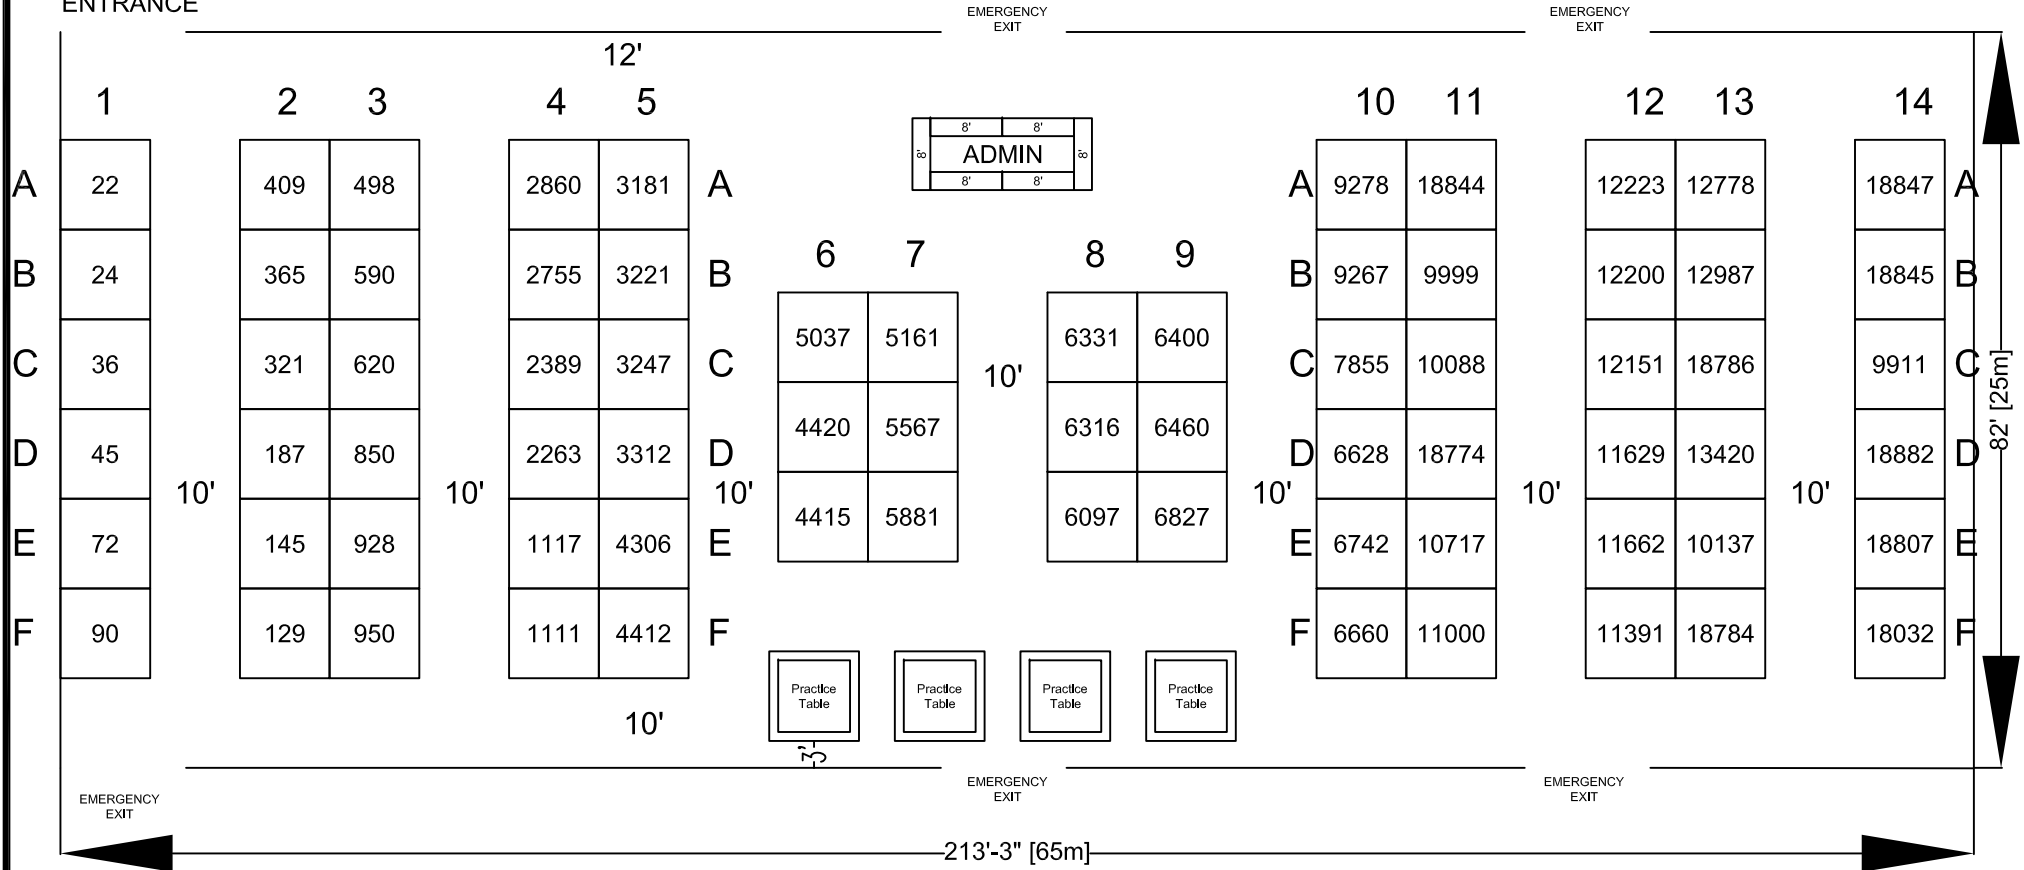

FIRST LEGO League

International Open - Canada 2014

COLONNADE

WELCOME PARTY
(RED CARPET)

VARSIY ARENA
(COMPETITION AREA)

MAIN
ENTRANCE

SHOW NAME: FIRST ROBOTICS

SHOW CODE: NA

DRAWN BY CWH

SHOW FACILITY: UNIVERSITY OF TORONTO

ACCOUNT EXEC: RHIANNON STAUB

REVISED:

DRAWING NAME: First_INTERNATIONAL OPEN CANADA

DWG START DATE: 5/1/14

SCALE: 1" = 21.4'

5/22/2014 1:06 PM

8x11 Horizontal